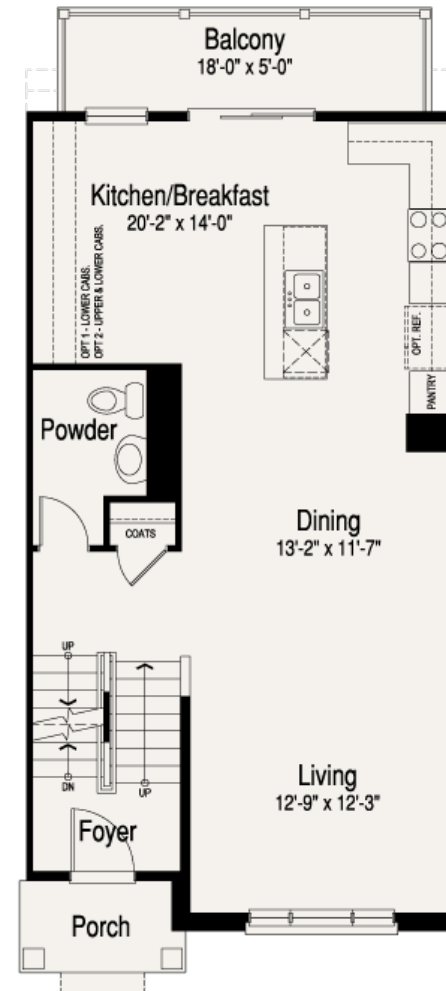

The Coventry

From \$439,990

Beds: 3 - 4 | Baths 2.5 - 3.5 | Sq.Ft. 1,914

BASE FLOOR PLANS

Lower Level

Main Level

The Coventry

From \$439,990

Beds: 3 - 4 | Baths 2.5 - 3.5 | Sq.Ft. 1,914

BASE FLOOR PLANS

Lower Level

Upper Level

The Coventry

From \$439,990

Beds: 3 - 4 | Baths 2.5 - 3.5 | Sq.Ft. 1,914

OPTIONS/UPGRADES

Lower Level

- Bedroom 4 / Bath 3
- Powder Room

Lower Level

- Bedroom 4 / Bath 3
- Powder Room

The Coventry

From \$439,990

Beds: 3 - 4 | Baths 2.5 - 3.5 | Sq.Ft. 1,914

OPTIONS/UPGRADES

Main Level

- End Condition with Bay Window
- Super Laundry Room
- Fireplace

Upper Level

- Deluxe Master Bath
- Expanded Bedrooms 2 & 3