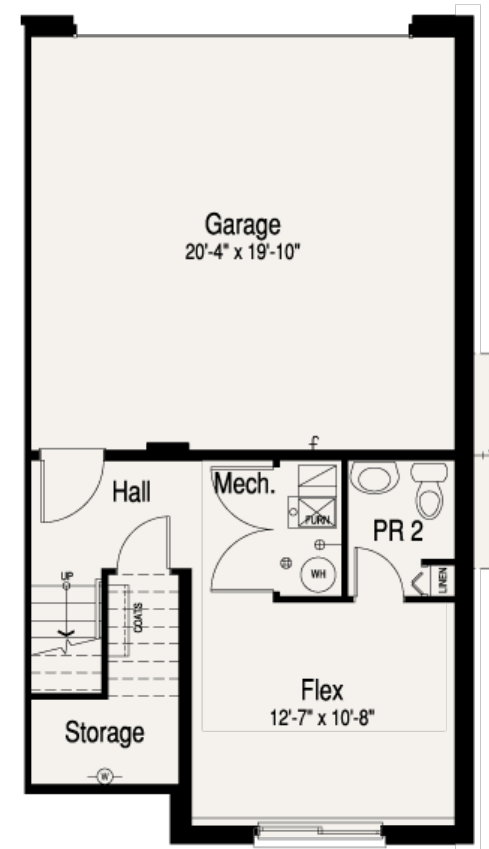

The Coventry

From \$439,990

Beds: 3 - 4 | Baths 2.5 - 3.5 | Sq.Ft. 1,914

BASE FLOOR PLANS

Lower Level

Main Level

The Coventry

From \$439,990

Beds: 3 - 4 | Baths 2.5 - 3.5 | Sq.Ft. 1,914

BASE FLOOR PLANS

Lower Level

Upper Level

The Coventry

From \$439,990

Beds: 3 - 4 | Baths 2.5 - 3.5 | Sq.Ft. 1,914

OPTIONS/UPGRADES

Lower Level

- Bedroom 4 / Bath 3
- Powder Room

Lower Level

- Bedroom 4 / Bath 3
- Powder Room

The Coventry

From \$439,990

Beds: 3 - 4 | Baths 2.5 - 3.5 | Sq.Ft. 1,914

OPTIONS/UPGRADES

Main Level

- End Condition with Bay Window
- Super Laundry Room
- Fireplace

Upper Level

- Deluxe Master Bath
- Expanded Bedrooms 2 & 3