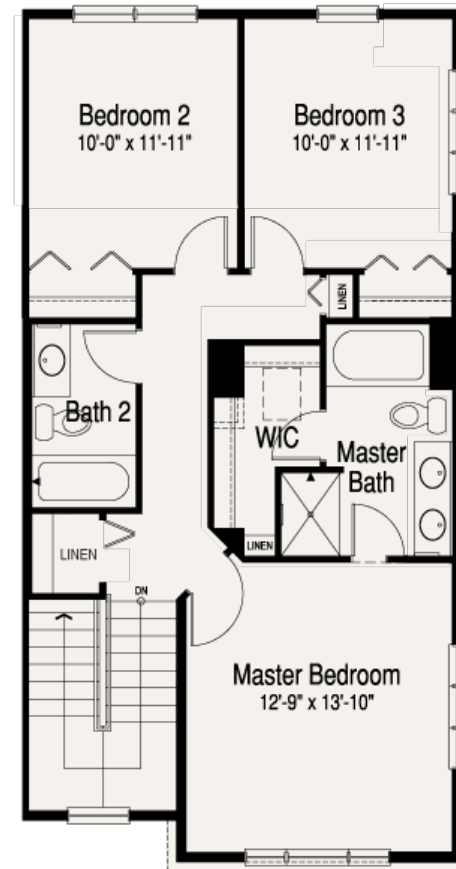

The Coventry

From \$439,990

Beds: 3 - 4 | Baths 2.5 - 3.5 | Sq.Ft. 1,914

BASE FLOOR PLANS

Lower Level

Main Level

The Coventry

From \$439,990

Beds: 3 - 4 | Baths 2.5 - 3.5 | Sq.Ft. 1,914

BASE FLOOR PLANS

Lower Level

Upper Level

The Coventry

From \$439,990

Beds: 3 - 4 | Baths 2.5 - 3.5 | Sq.Ft. 1,914

OPTIONS/UPGRADES

Lower Level

- Bedroom 4 / Bath 3
- Powder Room

Lower Level

- Bedroom 4 / Bath 3
- Powder Room

The Coventry

From \$439,990

Beds: 3 - 4 | Baths 2.5 - 3.5 | Sq.Ft. 1,914

OPTIONS/UPGRADES

Main Level

- End Condition with Bay Window
- Super Laundry Room
- Fireplace

Upper Level

- Deluxe Master Bath
- Expanded Bedrooms 2 & 3