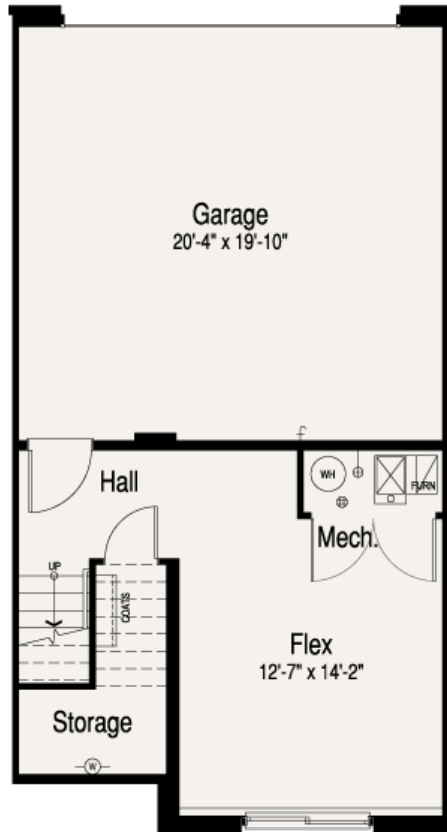

The Coventry

From \$439,990

Beds: 3 - 4 | Baths 2.5 - 3.5 | Sq.Ft. 1,914

BASE FLOOR PLANS

Lower Level

Main Level

The Coventry

From \$439,990

Beds: 3 - 4 | Baths 2.5 - 3.5 | Sq.Ft. 1,914

BASE FLOOR PLANS

Lower Level

Upper Level

The Coventry

From \$439,990

Beds: 3 - 4 | Baths 2.5 - 3.5 | Sq.Ft. 1,914

OPTIONS/UPGRADES

Lower Level

- Bedroom 4 / Bath 3
- Powder Room

Lower Level

- Bedroom 4 / Bath 3
- Powder Room

The Coventry

From \$439,990

Beds: 3 - 4 | Baths 2.5 - 3.5 | Sq.Ft. 1,914

OPTIONS/UPGRADES