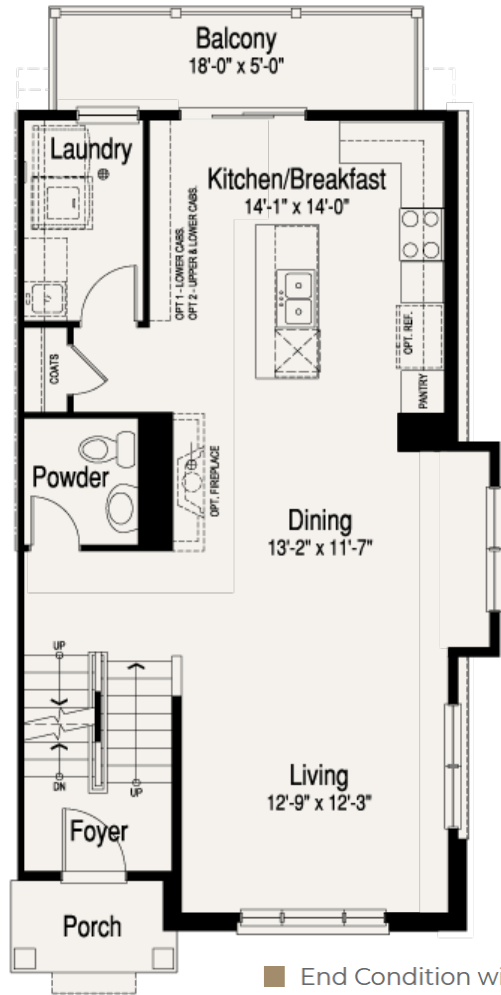

The Coventry

From \$439,990

Beds: 3 - 4 | Baths 2.5 - 3.5 | Sq.Ft. 1,914

BASE FLOOR PLANS

Lower Level

Main Level

The Coventry

From \$439,990

Beds: 3 - 4 | Baths 2.5 - 3.5 | Sq.Ft. 1,914

BASE FLOOR PLANS

Lower Level

Upper Level

The Coventry

From \$439,990

Beds: 3 - 4 | Baths 2.5 - 3.5 | Sq.Ft. 1,914

OPTIONS/UPGRADES

Lower Level

- Bedroom 4 / Bath 3
- Powder Room

Lower Level

- Bedroom 4 / Bath 3
- Powder Room

The Coventry

From \$439,990

Beds: 3 - 4 | Baths 2.5 - 3.5 | Sq.Ft. 1,914

OPTIONS/UPGRADES

Main Level

- End Condition with Bay Window
- Super Laundry Room
- Fireplace

Upper Level

- Deluxe Master Bath
- Expanded Bedrooms 2 & 3