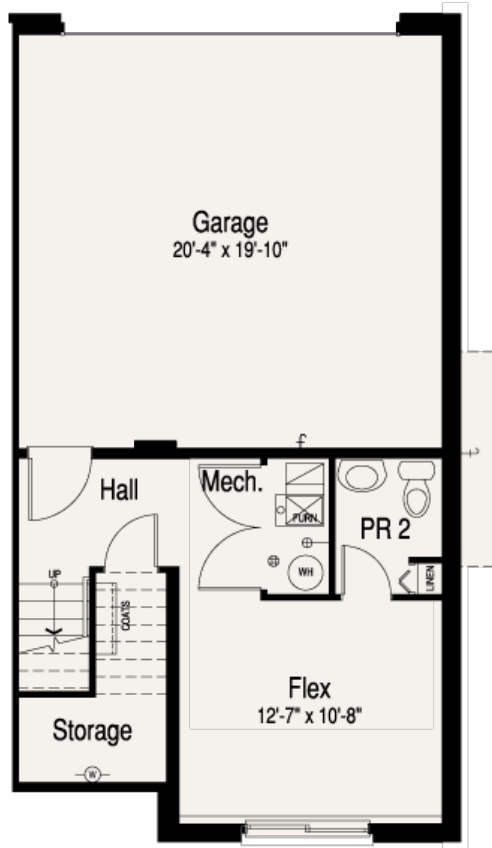

The Coventry

From \$439,990

Beds: 3 - 4 | Baths 2.5 - 3.5 | Sq.Ft. 1,914

BASE FLOOR PLANS

Lower Level

Main Level

The Coventry

From \$439,990

Beds: 3 - 4 | Baths 2.5 - 3.5 | Sq.Ft. 1,914

BASE FLOOR PLANS

Lower Level

Upper Level

The Coventry

From \$439,990

Beds: 3 - 4 | Baths 2.5 - 3.5 | Sq.Ft. 1,914

OPTIONS/UPGRADES

Lower Level

- Bedroom 4 / Bath 3
- Powder Room

Lower Level

- Bedroom 4 / Bath 3
- Powder Room

The Coventry

From \$439,990

Beds: 3 - 4 | Baths 2.5 - 3.5 | Sq.Ft. 1,914

OPTIONS/UPGRADES