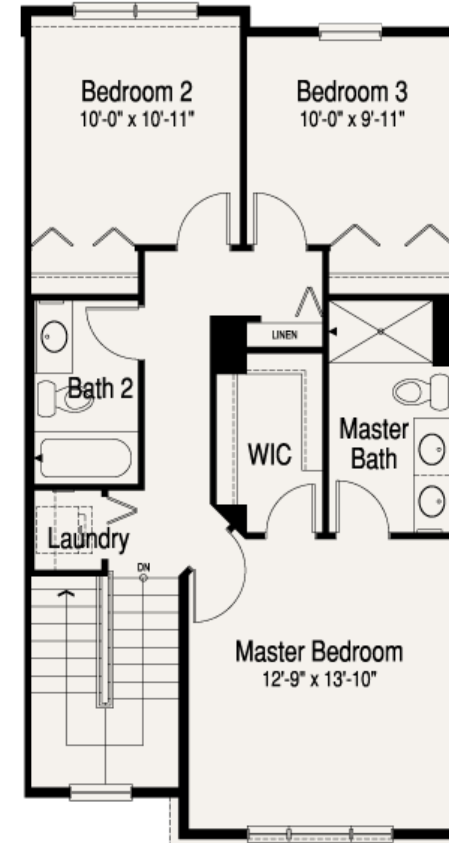

The Coventry

From \$439,990

Beds: 3 - 4 | Baths 2.5 - 3.5 | Sq.Ft. 1,914

BASE FLOOR PLANS

Lower Level

Main Level

The Coventry

From \$439,990

Beds: 3 - 4 | Baths 2.5 - 3.5 | Sq.Ft. 1,914

BASE FLOOR PLANS

Lower Level

Upper Level

The Coventry

From \$439,990

Beds: 3 - 4 | Baths 2.5 - 3.5 | Sq.Ft. 1,914

OPTIONS/UPGRADES

Lower Level

- Bedroom 4 / Bath 3
- Powder Room

Lower Level

- Bedroom 4 / Bath 3
- Powder Room

The Coventry

From \$439,990

Beds: 3 - 4 | Baths 2.5 - 3.5 | Sq.Ft. 1,914

OPTIONS/UPGRADES

Main Level

- End Condition with Bay Window
- Super Laundry Room
- Fireplace

Upper Level

- Deluxe Master Bath
- Expanded Bedrooms 2 & 3