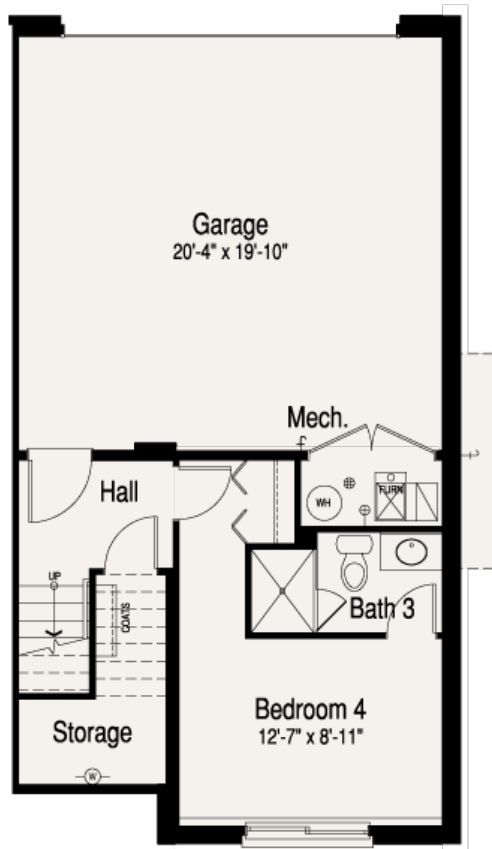

The Coventry

From \$439,990

Beds: 3 - 4 | Baths 2.5 - 3.5 | Sq.Ft. 1,914

BASE FLOOR PLANS

Lower Level

Main Level

The Coventry

From \$439,990

Beds: 3 - 4 | Baths 2.5 - 3.5 | Sq.Ft. 1,914

BASE FLOOR PLANS

Lower Level

Upper Level

The Coventry

From \$439,990

Beds: 3 - 4 | Baths 2.5 - 3.5 | Sq.Ft. 1,914

OPTIONS/UPGRADES

Lower Level

- Bedroom 4 / Bath 3
- Powder Room

Lower Level

- Bedroom 4 / Bath 3
- Powder Room

The Coventry

From \$439,990

Beds: 3 - 4 | Baths 2.5 - 3.5 | Sq.Ft. 1,914

OPTIONS/UPGRADES

Main Level

- End Condition with Bay Window
- Super Laundry Room
- Fireplace

Upper Level

- Deluxe Master Bath
- Expanded Bedrooms 2 & 3