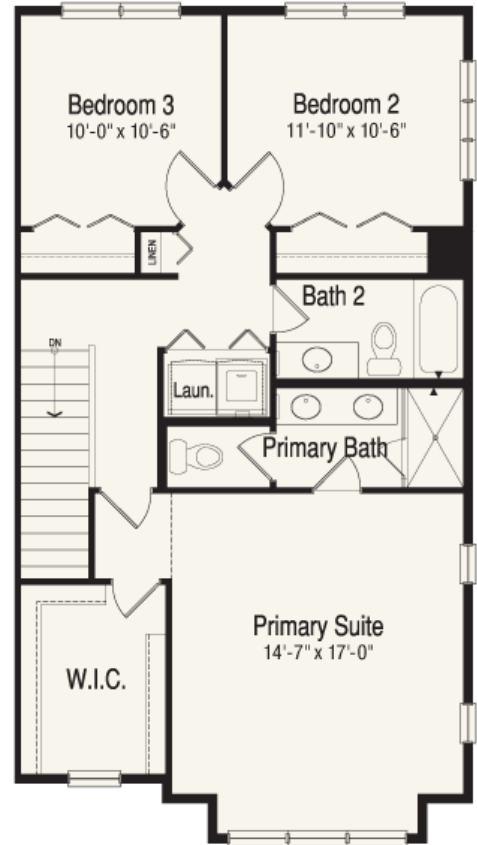

Juniper

From \$519,990

Beds: 3 - 4 | Baths 2.5 - 3.5 | Sq.Ft. 2,278

BASE FLOOR PLANS

Lower Level

Main Level

Juniper

From \$519,990

Beds: 3 - 4 | Baths 2.5 - 3.5 | Sq.Ft. 2,278

BASE FLOOR PLANS

Upper Level

Juniper

From \$519,990

Beds: 3 - 4 | Baths 2.5 - 3.5 | Sq.Ft. 2,278

OPTIONS/UPGRADES

Lower Level

■ Bedroom 4 / Bath 3

□ Powder Room

Lower Level

□ Bedroom 4 / Bath 3

■ Powder Room

Juniper

From \$519,990

Beds: 3 - 4 | Baths 2.5 - 3.5 | Sq.Ft. 2,278

OPTIONS/UPGRADES

Main Level

■ Gourmet Kitchen

Upper Level

■ 2 ft. Extension