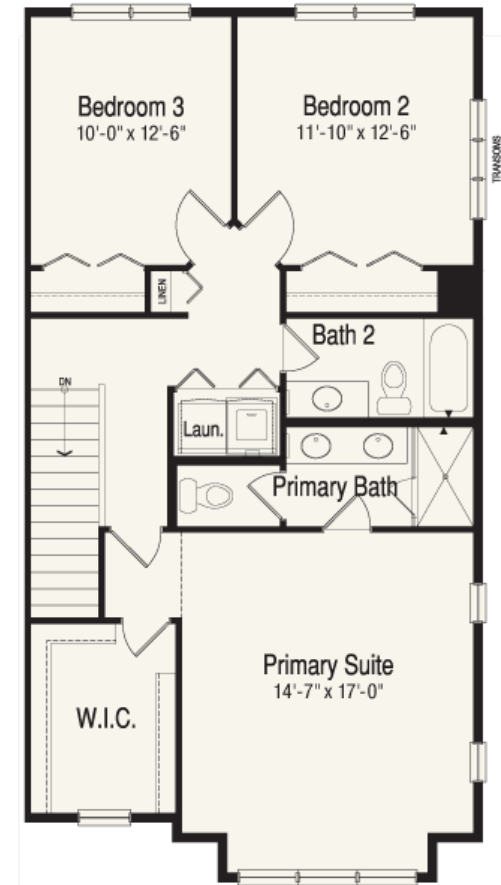

Juniper

From \$519,990

Beds: 3 - 4 | Baths 2.5 - 3.5 | Sq.Ft. 2,278

BASE FLOOR PLANS

Lower Level

Main Level

Juniper

From \$519,990

Beds: 3 - 4 | Baths 2.5 - 3.5 | Sq.Ft. 2,278

BASE FLOOR PLANS

Upper Level

Juniper

From \$519,990

Beds: 3 - 4 | Baths 2.5 - 3.5 | Sq.Ft. 2,278

OPTIONS/UPGRADES

Lower Level

■ Bedroom 4 / Bath 3

□ Powder Room

Lower Level

□ Bedroom 4 / Bath 3

■ Powder Room

Juniper

From \$519,990

Beds: 3 - 4 | Baths 2.5 - 3.5 | Sq.Ft. 2,278

OPTIONS/UPGRADES

Main Level

■ Gourmet Kitchen

Upper Level

■ 2 ft. Extension