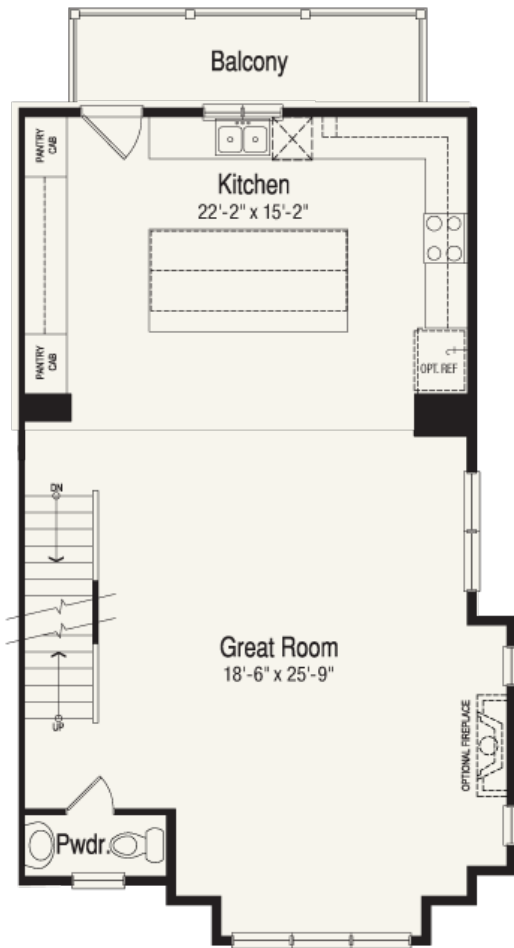

Beds: 3 - 4 | Baths 2.5 - 3.5 | Sq.Ft. 2,278

BASE FLOOR PLANS

Upper Level

Juniper

From \$519,990

Beds: 3 - 4 | Baths 2.5 - 3.5 | Sq.Ft. 2,278

OPTIONS/UPGRADES

Lower Level

■ Bedroom 4 / Bath 3

□ Powder Room

Lower Level

□ Bedroom 4 / Bath 3

■ Powder Room

Juniper

From \$519,990

Beds: 3 - 4 | Baths 2.5 - 3.5 | Sq.Ft. 2,278

OPTIONS/UPGRADES

Main Level

■ Gourmet Kitchen

Upper Level

■ 2 ft. Extension