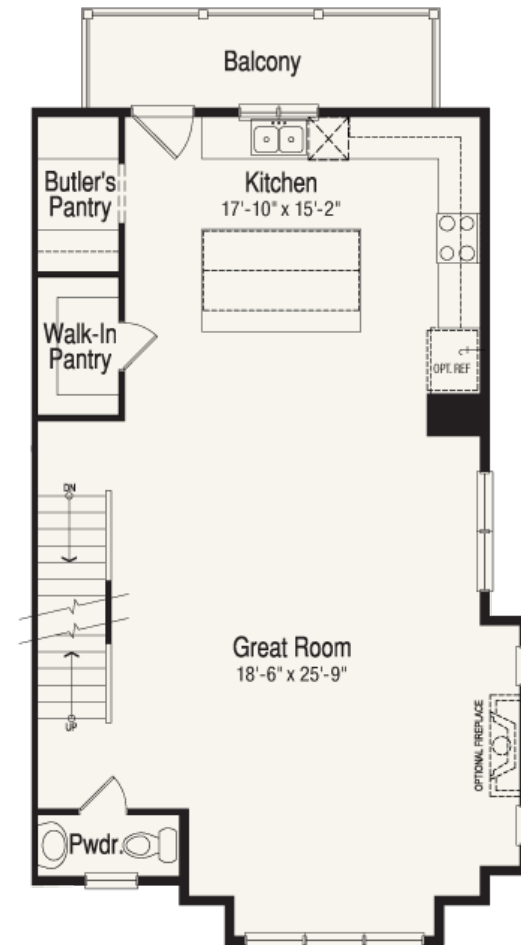

Juniper

From \$519,990

Beds: 3 - 4 | Baths 2.5 - 3.5 | Sq.Ft. 2,278

BASE FLOOR PLANS

Lower Level

Main Level

Juniper

From \$519,990

Beds: 3 - 4 | Baths 2.5 - 3.5 | Sq.Ft. 2,278

BASE FLOOR PLANS

Upper Level

Juniper

From \$519,990

Beds: 3 - 4 | Baths 2.5 - 3.5 | Sq.Ft. 2,278

OPTIONS/UPGRADES

Lower Level

■ Bedroom 4 / Bath 3

□ Powder Room

Lower Level

□ Bedroom 4 / Bath 3

■ Powder Room

Juniper

From \$519,990

Beds: 3 - 4 | Baths 2.5 - 3.5 | Sq.Ft. 2,278

OPTIONS/UPGRADES

Main Level

■ Gourmet Kitchen

Upper Level

■ 2 ft. Extension