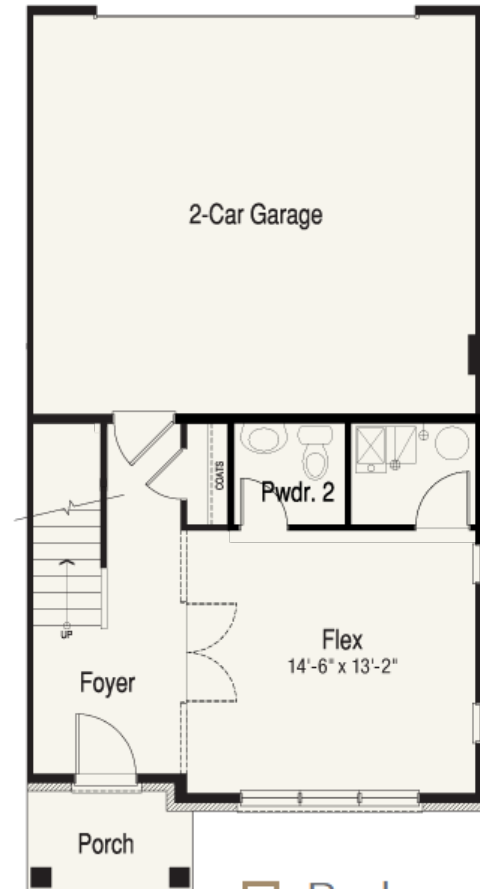

Juniper

From \$519,990

Beds: 3 - 4 | Baths 2.5 - 3.5 | Sq.Ft. 2,278

BASE FLOOR PLANS

Lower Level

Main Level

Juniper

From \$519,990

Beds: 3 - 4 | Baths 2.5 - 3.5 | Sq.Ft. 2,278

BASE FLOOR PLANS

Upper Level

Juniper

From \$519,990

Beds: 3 - 4 | Baths 2.5 - 3.5 | Sq.Ft. 2,278

OPTIONS/UPGRADES

Lower Level

■ Bedroom 4 / Bath 3

□ Powder Room

Lower Level

□ Bedroom 4 / Bath 3

■ Powder Room

Juniper

From \$519,990

Beds: 3 - 4 | Baths 2.5 - 3.5 | Sq.Ft. 2,278

OPTIONS/UPGRADES

Main Level

■ Gourmet Kitchen

Upper Level

■ 2 ft. Extension