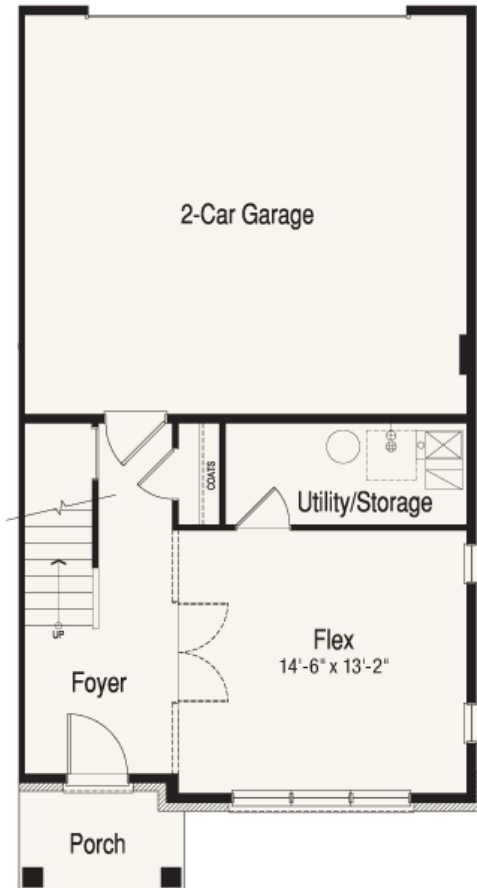

Juniper

From \$519,990

Beds: 3 - 4 | Baths 2.5 - 3.5 | Sq.Ft. 2,278

BASE FLOOR PLANS

Lower Level

Main Level

Juniper

From \$519,990

Beds: 3 - 4 | Baths 2.5 - 3.5 | Sq.Ft. 2,278

BASE FLOOR PLANS

Upper Level

Juniper

From \$519,990

Beds: 3 - 4 | Baths 2.5 - 3.5 | Sq.Ft. 2,278

OPTIONS/UPGRADES

Lower Level

■ Bedroom 4 / Bath 3

□ Powder Room

Lower Level

□ Bedroom 4 / Bath 3

■ Powder Room

Juniper

From \$519,990

Beds: 3 - 4 | Baths 2.5 - 3.5 | Sq.Ft. 2,278