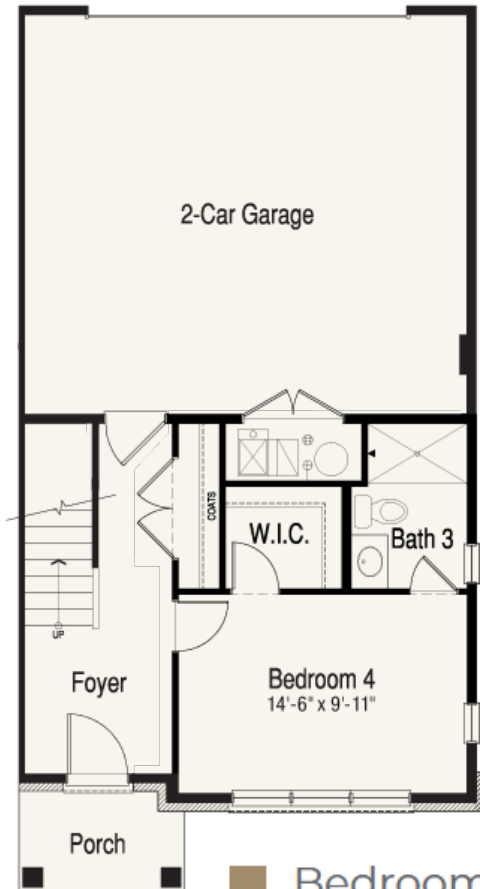

Juniper

From \$519,990

Beds: 3 - 4 | Baths 2.5 - 3.5 | Sq.Ft. 2,278

BASE FLOOR PLANS

Lower Level

Main Level

Juniper

From \$519,990

Beds: 3 - 4 | Baths 2.5 - 3.5 | Sq.Ft. 2,278

BASE FLOOR PLANS

Upper Level

Juniper

From \$519,990

Beds: 3 - 4 | Baths 2.5 - 3.5 | Sq.Ft. 2,278

OPTIONS/UPGRADES

Lower Level

■ Bedroom 4 / Bath 3

□ Powder Room

Lower Level

□ Bedroom 4 / Bath 3

■ Powder Room

Juniper

From \$519,990

Beds: 3 - 4 | Baths 2.5 - 3.5 | Sq.Ft. 2,278

OPTIONS/UPGRADES

Main Level

■ Gourmet Kitchen

Upper Level

■ 2 ft. Extension