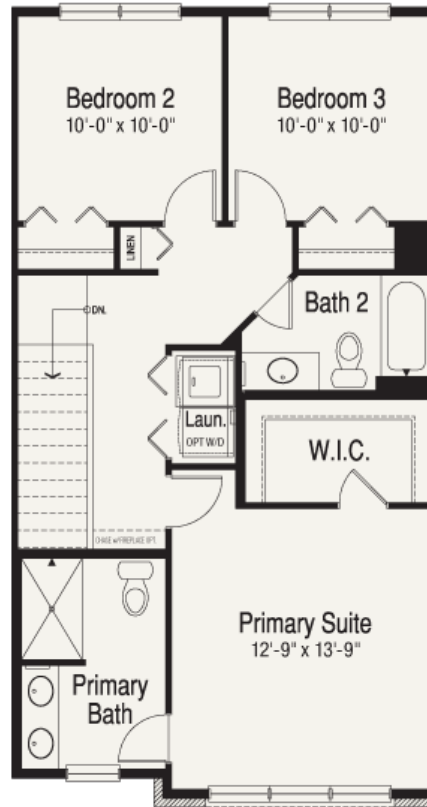

Lotus

From \$464,990

Beds: 3 - 4 | Baths 2.5 - 3.5 | Sq.Ft. 1,954

BASE FLOOR PLANS

Lower Level

Main Level

Lotus

From \$464,990

Beds: 3 - 4 | Baths 2.5 - 3.5 | Sq.Ft. 1,954

BASE FLOOR PLANS

Upper Level

Lotus

From \$464,990

Beds: 3 - 4 | Baths 2.5 - 3.5 | Sq.Ft. 1,954

OPTIONS/UPGRADES

Lower Level

- Bedroom 4 / Bath 3
- Powder Room
- End Condition

Lower Level

- Bedroom 4 / Bath 3
- Powder Room
- End Condition

Lotus

From \$464,990

Beds: 3 - 4 | Baths 2.5 - 3.5 | Sq.Ft. 1,954

OPTIONS/UPGRADES

Main Level