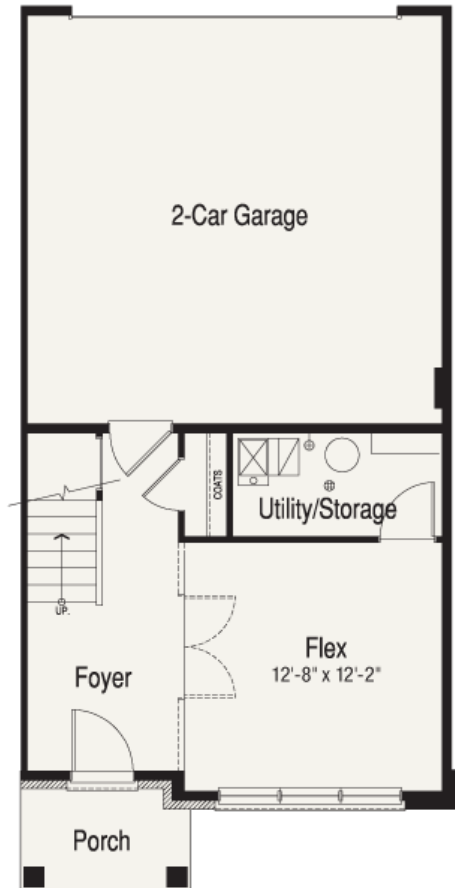

Lotus

From \$464,990

Beds: 3 - 4 | Baths 2.5 - 3.5 | Sq.Ft. 1,954

BASE FLOOR PLANS

Lower Level

Main Level

Lotus

From \$464,990

Beds: 3 - 4 | Baths 2.5 - 3.5 | Sq.Ft. 1,954

BASE FLOOR PLANS

Upper Level

Lotus

From \$464,990

Beds: 3 - 4 | Baths 2.5 - 3.5 | Sq.Ft. 1,954

OPTIONS/UPGRADES

Lower Level

- Bedroom 4 / Bath 3
- Powder Room
- End Condition

Lower Level

- Bedroom 4 / Bath 3
- Powder Room
- End Condition

Lotus

From \$464,990

Beds: 3 - 4 | Baths 2.5 - 3.5 | Sq.Ft. 1,954

OPTIONS/UPGRADES

Main Level