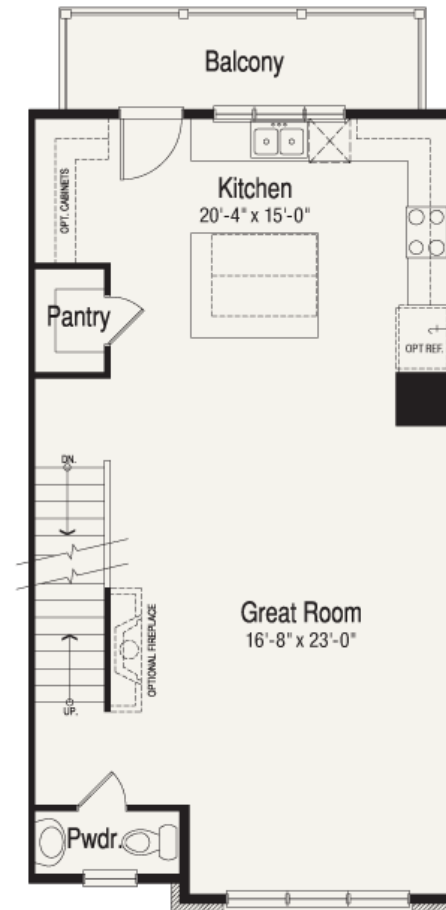

Lotus

From \$464,990

Beds: 3 - 4 | Baths 2.5 - 3.5 | Sq.Ft. 1,954

BASE FLOOR PLANS

Lower Level

Main Level

Lotus

From \$464,990

Beds: 3 - 4 | Baths 2.5 - 3.5 | Sq.Ft. 1,954

BASE FLOOR PLANS

Upper Level

Lotus

From \$464,990

Beds: 3 - 4 | Baths 2.5 - 3.5 | Sq.Ft. 1,954

OPTIONS/UPGRADES

Lower Level

- Bedroom 4 / Bath 3
- Powder Room
- End Condition

Lower Level

- Bedroom 4 / Bath 3
- Powder Room
- End Condition

Lotus

From \$464,990

Beds: 3 - 4 | Baths 2.5 - 3.5 | Sq.Ft. 1,954

OPTIONS/UPGRADES

Main Level