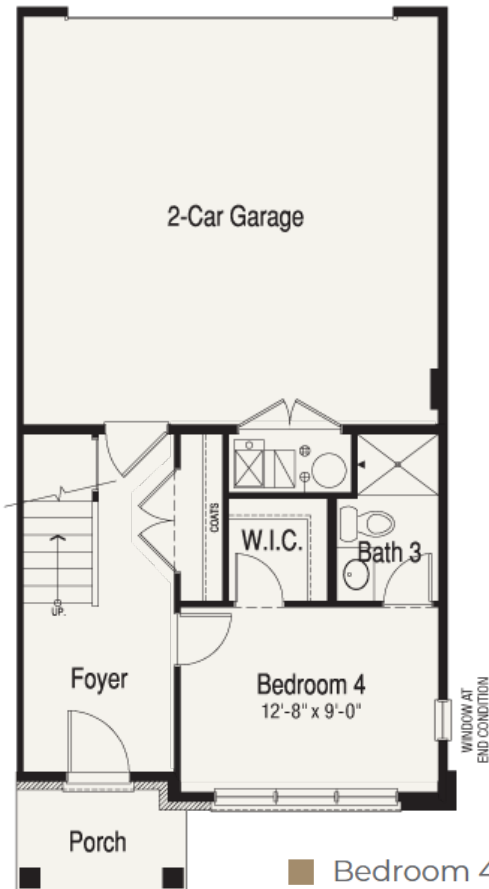

Lotus

From \$464,990

Beds: 3 - 4 | Baths 2.5 - 3.5 | Sq.Ft. 1,954

BASE FLOOR PLANS

Lower Level

Main Level

Lotus

From \$464,990

Beds: 3 - 4 | Baths 2.5 - 3.5 | Sq.Ft. 1,954

BASE FLOOR PLANS

Upper Level

Lotus

From \$464,990

Beds: 3 - 4 | Baths 2.5 - 3.5 | Sq.Ft. 1,954

OPTIONS/UPGRADES

Lower Level

- Bedroom 4 / Bath 3
- Powder Room
- End Condition

Lower Level

- Bedroom 4 / Bath 3
- Powder Room
- End Condition

Lotus

From \$464,990

Beds: 3 - 4 | Baths 2.5 - 3.5 | Sq.Ft. 1,954

OPTIONS/UPGRADES

Main Level