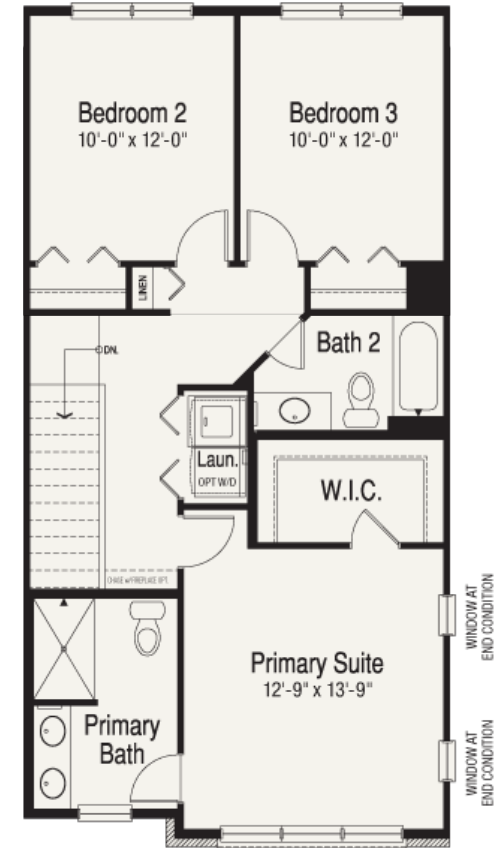

Lotus

From \$464,990

Beds: 3 - 4 | Baths 2.5 - 3.5 | Sq.Ft. 1,954

BASE FLOOR PLANS

Lower Level

Main Level

Lotus

From \$464,990

Beds: 3 - 4 | Baths 2.5 - 3.5 | Sq.Ft. 1,954

BASE FLOOR PLANS

Upper Level

Lotus

From \$464,990

Beds: 3 - 4 | Baths 2.5 - 3.5 | Sq.Ft. 1,954

OPTIONS/UPGRADES

Lower Level

- Bedroom 4 / Bath 3
- Powder Room
- End Condition

Lower Level

- Bedroom 4 / Bath 3
- Powder Room
- End Condition

Lotus

From \$464,990

Beds: 3 - 4 | Baths 2.5 - 3.5 | Sq.Ft. 1,954

OPTIONS/UPGRADES

Main Level

Upper Level

■ End Condition

■ 2 ft. Extension for Bedrooms 2 & 3

■ End Condition