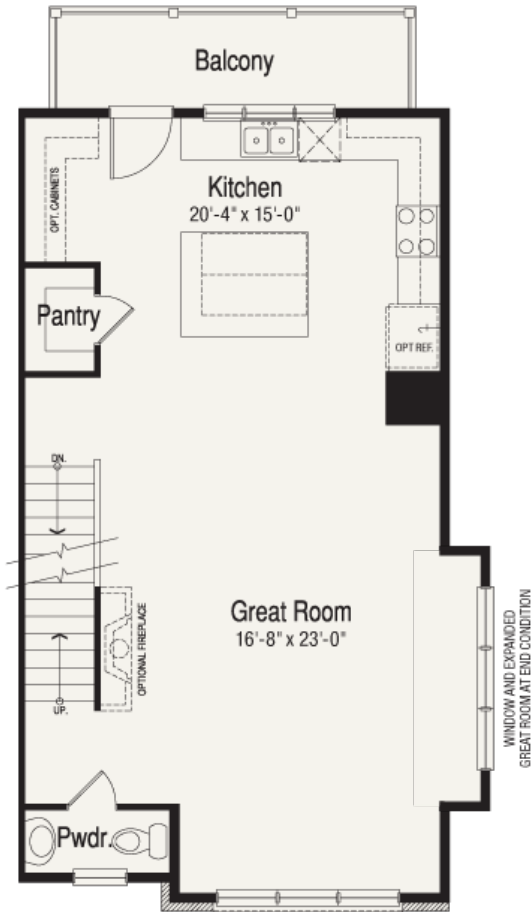

Lotus

From \$464,990

Beds: 3 - 4 | Baths 2.5 - 3.5 | Sq.Ft. 1,954

BASE FLOOR PLANS

Lower Level

Main Level

Lotus

From \$464,990

Beds: 3 - 4 | Baths 2.5 - 3.5 | Sq.Ft. 1,954

BASE FLOOR PLANS

Upper Level

Lotus

From \$464,990

Beds: 3 - 4 | Baths 2.5 - 3.5 | Sq.Ft. 1,954

OPTIONS/UPGRADES

Lower Level

- Bedroom 4 / Bath 3
- Powder Room
- End Condition

Lower Level

- Bedroom 4 / Bath 3
- Powder Room
- End Condition

Lotus

From \$464,990

Beds: 3 - 4 | Baths 2.5 - 3.5 | Sq.Ft. 1,954

OPTIONS/UPGRADES

Main Level

Upper Level

■ End Condition

■ 2 ft. Extension for Bedrooms 2 & 3

■ End Condition