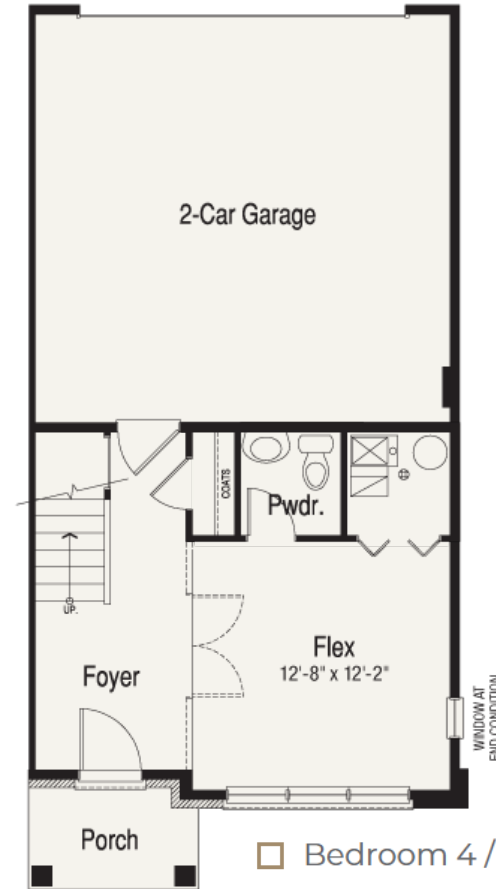

Lotus

From \$464,990

Beds: 3 - 4 | Baths 2.5 - 3.5 | Sq.Ft. 1,954

BASE FLOOR PLANS

Lower Level

Main Level

Lotus

From \$464,990

Beds: 3 - 4 | Baths 2.5 - 3.5 | Sq.Ft. 1,954

BASE FLOOR PLANS

Upper Level

Lotus

From \$464,990

Beds: 3 - 4 | Baths 2.5 - 3.5 | Sq.Ft. 1,954

OPTIONS/UPGRADES

Lower Level

- Bedroom 4 / Bath 3
- Powder Room
- End Condition

Lower Level

- Bedroom 4 / Bath 3
- Powder Room
- End Condition

Lotus

From \$464,990

Beds: 3 - 4 | Baths 2.5 - 3.5 | Sq.Ft. 1,954

OPTIONS/UPGRADES

Main Level