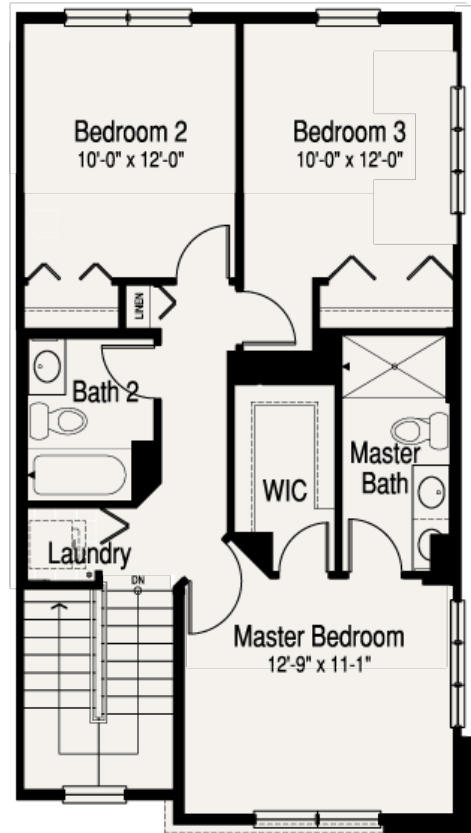

The Warrington

From \$429,990

Beds: 2 - 3 | Baths 2.5 | Sq.Ft. 1,758

BASE FLOOR PLANS

Lower Level

Main Level

The Warrington

From \$429,990

Beds: 2 - 3 | Baths 2.5 | Sq.Ft. 1,758

BASE FLOOR PLANS

Upper Level

The Warrington

From \$429,990

Beds: 2 - 3 | Baths 2.5 | Sq.Ft. 1,758

OPTIONS/UPGRADES

Lower Level

■ Powder Room

Main Level

■ Fireplace

■ End Condition with Bay Window

The Warrington

From \$429,990

Beds: 2 - 3 | Baths 2.5 | Sq.Ft. 1,758

OPTIONS/UPGRADES

Upper Level

- Bedroom 3
- Expanded Master Bath & WIC
- Expanded Bedrooms 2 & 3