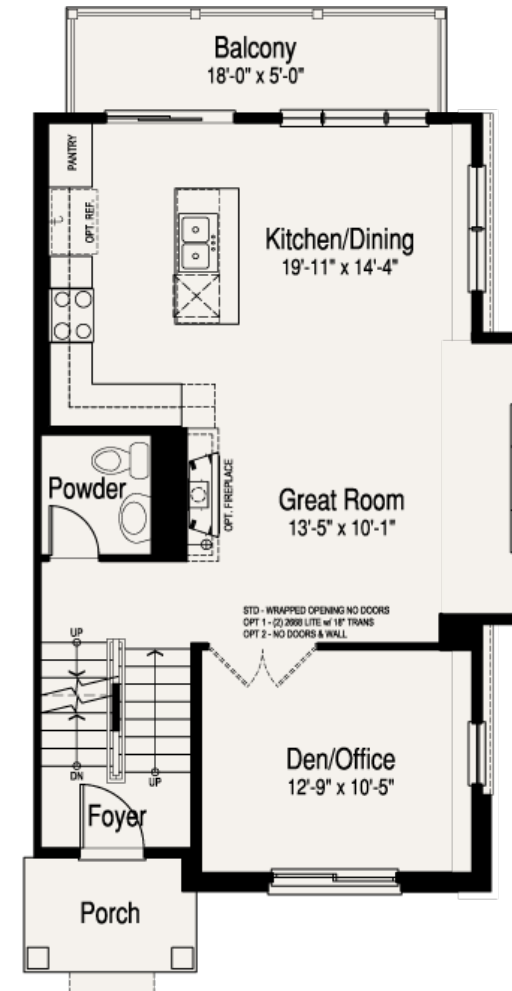

The Warrington

From \$429,990

Beds: 2 - 3 | Baths 2.5 | Sq.Ft. 1,758

BASE FLOOR PLANS

Lower Level

Main Level

The Warrington

From \$429,990

Beds: 2 - 3 | Baths 2.5 | Sq.Ft. 1,758

BASE FLOOR PLANS

Upper Level

The Warrington

From \$429,990

Beds: 2 - 3 | Baths 2.5 | Sq.Ft. 1,758

OPTIONS/UPGRADES

Lower Level

■ Powder Room

Main Level

■ Fireplace

■ End Condition with Bay Window

The Warrington

From \$429,990

Beds: 2 - 3 | Baths 2.5 | Sq.Ft. 1,758

OPTIONS/UPGRADES

Upper Level

- Bedroom 3
- Expanded Master Bath & WIC
- Expanded Bedrooms 2 & 3