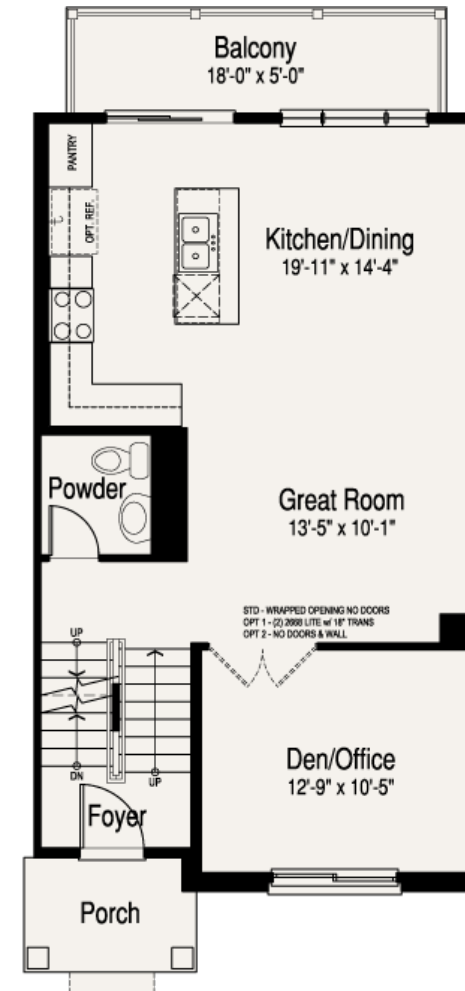

The Warrington

From \$429,990

Beds: 2 - 3 | Baths 2.5 | Sq.Ft. 1,758

BASE FLOOR PLANS

Lower Level

Main Level

The Warrington

From \$429,990

Beds: 2 - 3 | Baths 2.5 | Sq.Ft. 1,758

BASE FLOOR PLANS

Upper Level

The Warrington

From \$429,990

Beds: 2 - 3 | Baths 2.5 | Sq.Ft. 1,758

OPTIONS/UPGRADES

Lower Level

■ Powder Room

Main Level

■ Fireplace

■ End Condition with Bay Window

The Warrington

From \$429,990

Beds: 2 - 3 | Baths 2.5 | Sq.Ft. 1,758

OPTIONS/UPGRADES

Upper Level

- Bedroom 3
- Expanded Master Bath & WIC
- Expanded Bedrooms 2 & 3