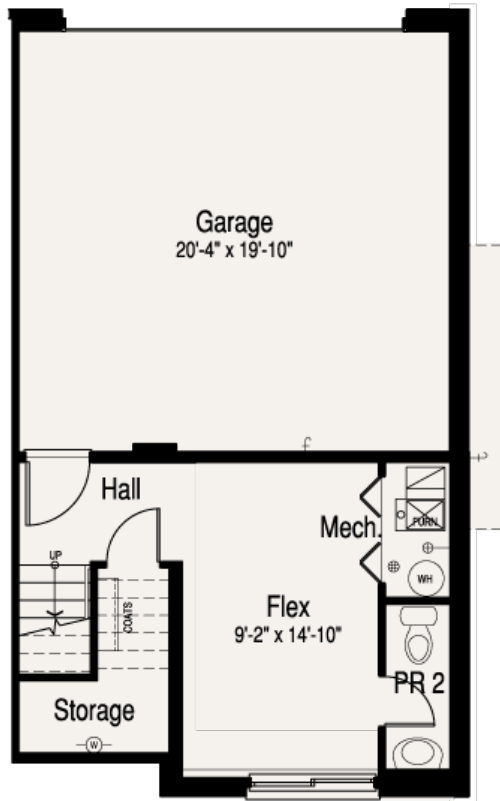

The Warrington

From \$429,990

Beds: 2 - 3 | Baths 2.5 | Sq.Ft. 1,758

BASE FLOOR PLANS

Lower Level

Main Level

The Warrington

From \$429,990

Beds: 2 - 3 | Baths 2.5 | Sq.Ft. 1,758

BASE FLOOR PLANS

Upper Level

The Warrington

From \$429,990

Beds: 2 - 3 | Baths 2.5 | Sq.Ft. 1,758

OPTIONS/UPGRADES

Lower Level

■ Powder Room

Main Level

■ Fireplace

■ End Condition with Bay Window

The Warrington

From \$429,990

Beds: 2 - 3 | Baths 2.5 | Sq.Ft. 1,758

OPTIONS/UPGRADES

Upper Level

- Bedroom 3
- Expanded Master Bath & WIC
- Expanded Bedrooms 2 & 3