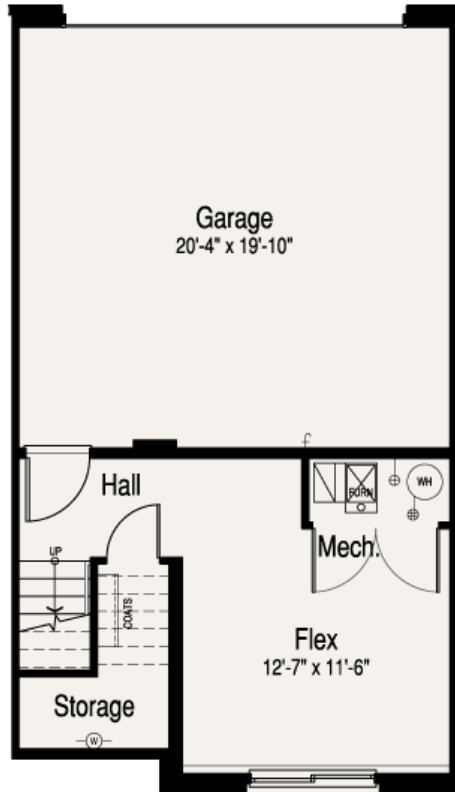

The Warrington

From \$429,990

Beds: 2 - 3 | Baths 2.5 | Sq.Ft. 1,758

BASE FLOOR PLANS

Lower Level

Main Level

The Warrington

From \$429,990

Beds: 2 - 3 | Baths 2.5 | Sq.Ft. 1,758

BASE FLOOR PLANS

Upper Level

The Warrington

From \$429,990

Beds: 2 - 3 | Baths 2.5 | Sq.Ft. 1,758

OPTIONS/UPGRADES

Lower Level

■ Powder Room

Main Level

■ Fireplace

■ End Condition with Bay Window

The Warrington

From \$429,990

Beds: 2 - 3 | Baths 2.5 | Sq.Ft. 1,758

OPTIONS/UPGRADES

Upper Level

- Bedroom 3
- Expanded Master Bath & WIC
- Expanded Bedrooms 2 & 3