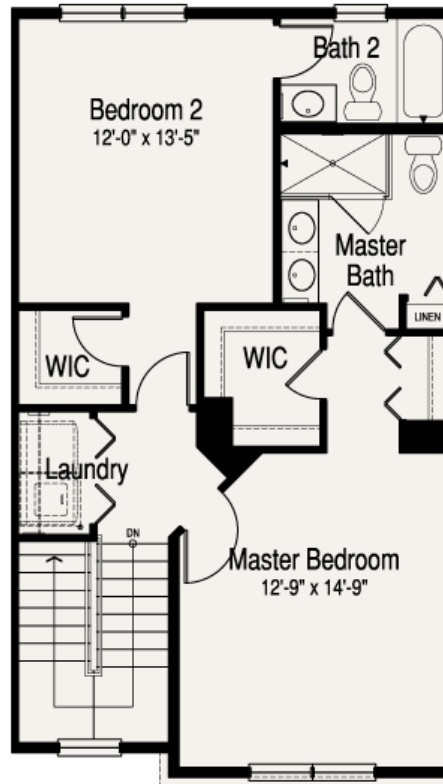

The Warrington

From \$429,990

Beds: 2 - 3 | Baths 2.5 | Sq.Ft. 1,758

BASE FLOOR PLANS

Lower Level

Main Level

The Warrington

From \$429,990

Beds: 2 - 3 | Baths 2.5 | Sq.Ft. 1,758

BASE FLOOR PLANS

Upper Level

The Warrington

From \$429,990

Beds: 2 - 3 | Baths 2.5 | Sq.Ft. 1,758

OPTIONS/UPGRADES

Lower Level

■ Powder Room

Main Level

■ Fireplace

■ End Condition with Bay Window

The Warrington

From \$429,990

Beds: 2 - 3 | Baths 2.5 | Sq.Ft. 1,758

OPTIONS/UPGRADES

Upper Level

- Bedroom 3
- Expanded Master Bath & WIC
- Expanded Bedrooms 2 & 3